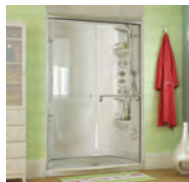

URBANO 4832
48" x 33" x 77"