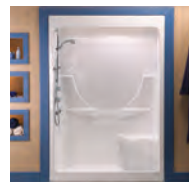

AQUASENS® BODY JET SYSTEM

SHOWER YOURSELF

IN RELAXATION

Specially designed for today's fast-paced lifestyles, Aquasens* offers the dream combination of an invigorating shower and a massage in just a few minutes. Aquasens has what it takes to work out the worst tensions.

Give yourself a relaxing treat every day. Turn your daily shower into a calming ritual as you introduce your body to a soothing symphony of water jets. Cradle your senses with this factory-installed Aquasens shower massage system.

4 DIRECTION-ADJUSTABLE BODYJETS

To suit everybody's needs

EASY AND COST-EFFECTIVE OPTION

Save on plumbing costs!

Aquasens is a snap to install: one, two, and you're done!

TRAPEZIA

LUMBARS

AQUASENS IS AVAILABLE ON THE FOLLOWING MODELS

URBANO 6032
60" x 33" x 77"

URBANO 4832
48" x 33" x 77"

BOREAL I
37" x 37" x 78"

BOREAL II
40" x 40" x 78"

MONTEGO 48
51" x 34" x 85"

MONTEGO 60-II
60" x 33" x 74"
MONTEGO 60-I
60" x 32" x 85"
(with roof cap)