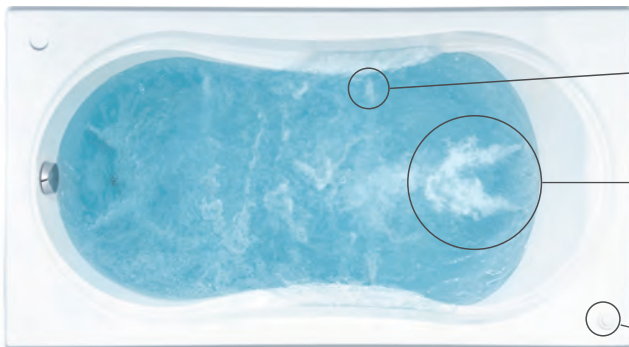

# HYDROTHERAPY

### 10 ENVELOPING MICROJETS

Swirling water streams from 10 discreet jets, offering your sore muscles an encompassing and effective massage.

6 microjets located on the side of the bathtub

4 backjets

1-speed pump 3/4HP, 120V/7.5A

### THE SOOTHING POWER OF WATER

Wash away your tension and strain with the fully adjustable jets offering the stimulating and toning massage you deserve.

6 direction and flow adjustable "SPA"

Optional Backmax®