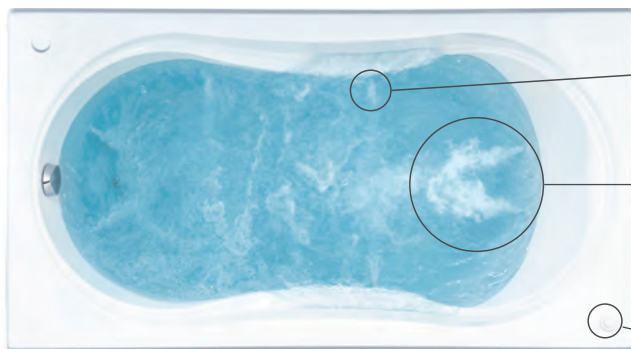

### 10 ENVELOPING MICROJETS

Swirling water streams from 10 discreet jets, offering your sore muscles an encompassing and effective massage.

6 microjets located on the side of the bathtub

4 backjets

1-speed pump 3/4HP, 120V/7.5A

### THE SOOTHING POWER OF WATER

Wash away your tension and strain with the fully adjustable jets offering the stimulating and toning massage you deserve.

6 direction and flow adjustable "SPA"

Optional Backmax®