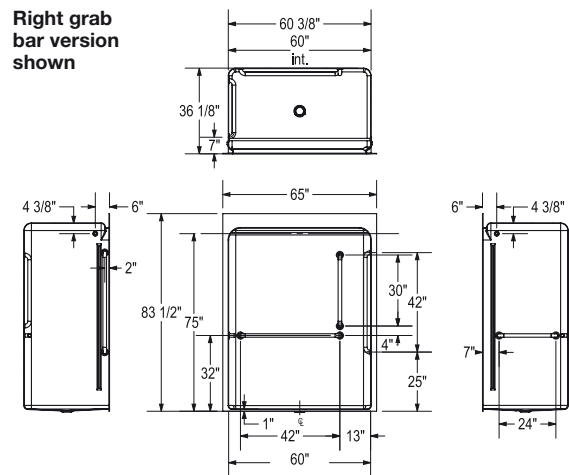

BF 3660

Code Compliant Showers 66" x 36 1/4" x 83 1/2"

Features

- Acrylic one-piece roll-in shower with roof cap
- Compliant with major accessibility codes when properly installed
- Center drain
- Textured bottom
- 1 inch skirt (no interior threshold)

Base Model

OBC Grab Bar (L/R)

OBC Compliant (L/R)

CSA Grab Bar (L/R)

CSA Compliant (L/R)

Part #	Description	Code Compliance	List price
106800-000-001-000	Base Model	N/A	\$2,400
106801-000-001-001	Base Model with OBC Grab bar 36" X 36" L-shaped grab bar - (LH)	OBC	\$2,800
106801-000-001-002	Base Model with Grab bar 36" X 36" L-shaped grab bar - (RH)	OBC	\$2,800
106802-000-001-001	Fully Configured OBC Code Compliant 36" x 36" L-shaped grab bar - (LH) / Rectangular fold-up seat on right	OBC	\$3,400
106802-000-001-002	Fully Configured OBC Code Compliant 36" x 36" L-shaped grab bar - (RH) / Rectangular fold-up seat on left	OBC	\$3,400
106803-000-001-001	Base Model with CSA Grab Bar - (LH) (1X) 24" straight grab bar / (1X) 30" straight grab bar (2X) 42" straight grab bar	CSA B651-18	\$3,400
106803-000-001-002	Base Model with CSA Grab Bar - (RH) (1X) 24" straight grab bar / (1X) 30" straight grab bar (2X) 42" straight grab bar	CSA B651-18	\$3,400
106804-000-001-001	Fully configured CSA Code Compliant Model with Grab Bar - (LH) (1X) 24" straight grab bar / (1X) 30" straight grab bar (2X) 42" straight grab bar / rectangular fold-up seat on left	CSA B651-18	\$3,965
106804-000-001-002	Fully configured CSA Code Compliant Model with Grab Bar - (RH) (1X) 24" straight grab bar / (1X) 30" straight grab bar (2X) 42" straight grab bar / rectangular fold-up seat on right	CSA B651-18	\$3,965

BF 3660

Code Compliant Showers 66" x 36 1/4" x 83 1/2"

Base Model - 106800

OBC Grab Bar - 106801

OBC Compliant - 106802

CSA Grab Bar - 106803

CSA Compliant - 106804

Important Notes