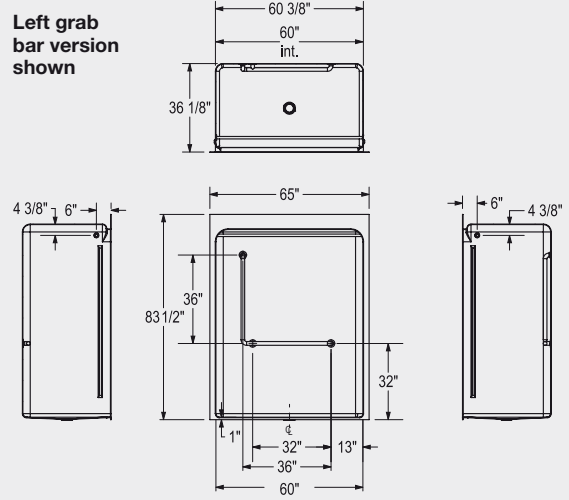

BF 3660

Code Compliant Showers 66" x 36 1/4" x 83 1/2"

Features

- Acrylic one-piece roll-in shower with roof cap
- Compliant with major accessibility codes when properly installed
- Center drain
- Textured bottom
- 1 inch skirt (no interior threshold)

Base Model

OBC Grab Bar (L/R)

OBC Compliant (L/R)

CSA Grab Bar (L/R)

CSA Compliant (L/R)

Part #	Description	Code Compliance	List price
106800-000-001-000	Base Model	N/A	\$2,400
106801-000-001-001	Base Model with OBC Grab bar 36" X 36" L-shaped grab bar - (LH)	OBC	\$2,800
106801-000-001-002	Base Model with Grab bar 36" X 36" L-shaped grab bar - (RH)	OBC	\$2,800
106802-000-001-001	Fully Configured OBC Code Compliant 36" x 36" L-shaped grab bar - (LH) / Rectangular fold-up seat on right	OBC	\$3,400
106802-000-001-002	Fully Configured OBC Code Compliant 36" x 36" L-shaped grab bar - (RH) / Rectangular fold-up seat on left	OBC	\$3,400
106803-000-001-001	Base Model with CSA Grab Bar - (LH) (1X) 24" straight grab bar / (1X) 30" straight grab bar (2X) 42" straight grab bar	CSA B651-18	\$3,400
106803-000-001-002	Base Model with CSA Grab Bar - (RH) (1X) 24" straight grab bar / (1X) 30" straight grab bar (2X) 42" straight grab bar	CSA B651-18	\$3,400
106804-000-001-001	Fully configured CSA Code Compliant Model with Grab Bar - (LH) (1X) 24" straight grab bar / (1X) 30" straight grab bar (2X) 42" straight grab bar / rectangular fold-up seat on left	CSA B651-18	\$3,965
106804-000-001-002	Fully configured CSA Code Compliant Model with Grab Bar - (RH) (1X) 24" straight grab bar / (1X) 30" straight grab bar (2X) 42" straight grab bar / rectangular fold-up seat on right	CSA B651-18	\$3,965

BF 3660

Code Compliant Showers 66" x 36 1/4" x 83 1/2"

Base Model - 106800

OBC Grab Bar - 106801

OBC Compliant - 106802

CSA Grab Bar - 106803

CSA Compliant - 106804

Important Notes