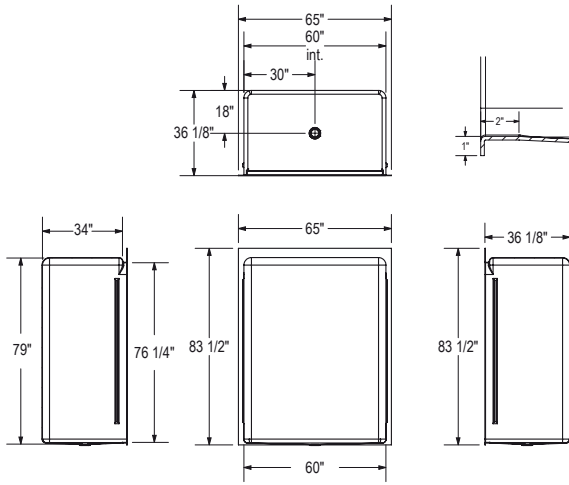

BF 3660

Code Compliant Showers 66" x 36 1/4" x 83 1/2"

Features

- Acrylic one-piece roll-in shower with roof cap
- Compliant with major accessibility codes when properly installed
- Center drain
- Textured bottom
- 1 inch skirt (no interior threshold)

Base Model

OBC Grab Bar (L/R)

OBC Compliant (L/R)

CSA Grab Bar (L/R)

CSA Compliant (L/R)

Part #	Description	Code Compliance	List price
106800-000-001-000	Base Model	N/A	\$2,400
106801-000-001-001	Base Model with OBC Grab bar 36" X 36" L-shaped grab bar - (LH)	OBC	\$2,800
106801-000-001-002	Base Model with Grab bar 36" X 36" L-shaped grab bar - (RH)	OBC	\$2,800
106802-000-001-001	Fully Configured OBC Code Compliant 36" x 36" L-shaped grab bar - (LH) / Rectangular fold-up seat on right	OBC	\$3,400
106802-000-001-002	Fully Configured OBC Code Compliant 36" x 36" L-shaped grab bar - (RH) / Rectangular fold-up seat on left	OBC	\$3,400
106803-000-001-001	Base Model with CSA Grab Bar - (LH) (1X) 24" straight grab bar / (1X) 30" straight grab bar (2X) 42" straight grab bar	CSA B651-18	\$3,400
106803-000-001-002	Base Model with CSA Grab Bar - (RH) (1X) 24" straight grab bar / (1X) 30" straight grab bar (2X) 42" straight grab bar	CSA B651-18	\$3,400
106804-000-001-001	Fully configured CSA Code Compliant Model with Grab Bar - (LH) (1X) 24" straight grab bar / (1X) 30" straight grab bar (2X) 42" straight grab bar / rectangular fold-up seat on left	CSA B651-18	\$3,965
106804-000-001-002	Fully configured CSA Code Compliant Model with Grab Bar - (RH) (1X) 24" straight grab bar / (1X) 30" straight grab bar (2X) 42" straight grab bar / rectangular fold-up seat on right	CSA B651-18	\$3,965

BF 3660

Code Compliant Showers 66" x 36 1/4" x 83 1/2"

Base Model - 106800

OBC Grab Bar - 106801

OBC Compliant - 106802

CSA Grab Bar - 106803

CSA Compliant - 106804

Important Notes