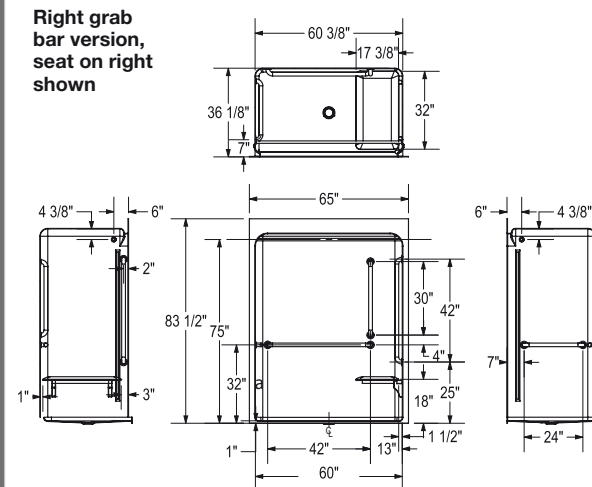

BF 3660

Code Compliant Showers 66" x 36 1/4" x 83 1/2"

Features

- Acrylic one-piece roll-in shower with roof cap
- Compliant with major accessibility codes when properly installed
- Center drain
- Textured bottom
- 1 inch skirt (no interior threshold)

Base Model

OBC Grab Bar (L/R)

OBC Compliant (L/R)

CSA Grab Bar (L/R)

CSA Compliant (L/R)

Part #	Description	Code Compliance	List price
106800-000-001-000	Base Model	N/A	\$2,400
106801-000-001-001	Base Model with OBC Grab bar 36" X 36" L-shaped grab bar - (LH)	OBC	\$2,800
106801-000-001-002	Base Model with Grab bar 36" X 36" L-shaped grab bar - (RH)	OBC	\$2,800
106802-000-001-001	Fully Configured OBC Code Compliant 36" x 36" L-shaped grab bar - (LH) / Rectangular fold-up seat on right	OBC	\$3,400
106802-000-001-002	Fully Configured OBC Code Compliant 36" x 36" L-shaped grab bar - (RH) / Rectangular fold-up seat on left	OBC	\$3,400
106803-000-001-001	Base Model with CSA Grab Bar - (LH) (1X) 24" straight grab bar / (1X) 30" straight grab bar (2X) 42" straight grab bar	CSA B651-18	\$3,400
106803-000-001-002	Base Model with CSA Grab Bar - (RH) (1X) 24" straight grab bar / (1X) 30" straight grab bar (2X) 42" straight grab bar	CSA B651-18	\$3,400
106804-000-001-001	Fully configured CSA Code Compliant Model with Grab Bar - (LH) (1X) 24" straight grab bar / (1X) 30" straight grab bar (2X) 42" straight grab bar / rectangular fold-up seat on left	CSA B651-18	\$3,965
106804-000-001-002	Fully configured CSA Code Compliant Model with Grab Bar - (RH) (1X) 24" straight grab bar / (1X) 30" straight grab bar (2X) 42" straight grab bar / rectangular fold-up seat on right	CSA B651-18	\$3,965

BF 3660

Code Compliant Showers 66" x 36 1/4" x 83 1/2"

Base Model - 106800

OBC Grab Bar - 106801

OBC Compliant - 106802

CSA Grab Bar - 106803

CSA Compliant - 106804

Important Notes