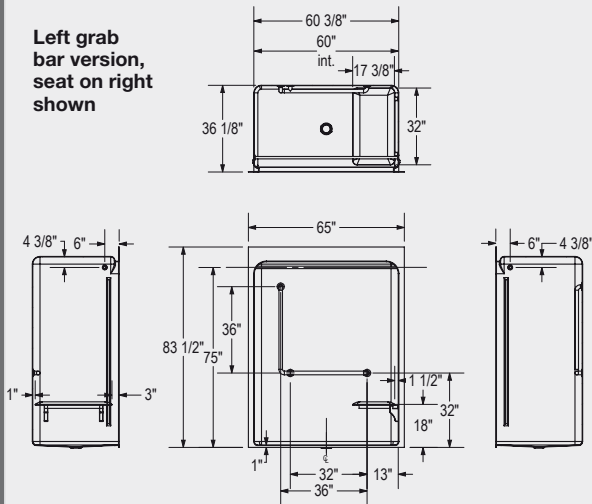

BF 3660

Code Compliant Showers 66" x 36 1/4" x 83 1/2"

Features

- Acrylic one-piece roll-in shower with roof cap
- Compliant with major accessibility codes when properly installed
- Center drain
- Textured bottom
- 1 inch skirt (no interior threshold)

Base Model

OBC Grab Bar (L/R)

OBC Compliant (L/R)

CSA Grab Bar (L/R)

CSA Compliant (L/R)

Part #	Description	Code Compliance	List price
106800-000-001-000	Base Model	N/A	\$2,400
106801-000-001-001	Base Model with OBC Grab bar 36" X 36" L-shaped grab bar - (LH)	OBC	\$2,800
106801-000-001-002	Base Model with Grab bar 36" X 36" L-shaped grab bar - (RH)	OBC	\$2,800
106802-000-001-001	Fully Configured OBC Code Compliant 36" x 36" L-shaped grab bar - (LH) / Rectangular fold-up seat on right	OBC	\$3,400
106802-000-001-002	Fully Configured OBC Code Compliant 36" x 36" L-shaped grab bar - (RH) / Rectangular fold-up seat on left	OBC	\$3,400
106803-000-001-001	Base Model with CSA Grab Bar - (LH) (1X) 24" straight grab bar / (1X) 30" straight grab bar (2X) 42" straight grab bar	CSA B651-18	\$3,400
106803-000-001-002	Base Model with CSA Grab Bar - (RH) (1X) 24" straight grab bar / (1X) 30" straight grab bar (2X) 42" straight grab bar	CSA B651-18	\$3,400
106804-000-001-001	Fully configured CSA Code Compliant Model with Grab Bar - (LH) (1X) 24" straight grab bar / (1X) 30" straight grab bar (2X) 42" straight grab bar / rectangular fold-up seat on left	CSA B651-18	\$3,965
106804-000-001-002	Fully configured CSA Code Compliant Model with Grab Bar - (RH) (1X) 24" straight grab bar / (1X) 30" straight grab bar (2X) 42" straight grab bar / rectangular fold-up seat on right	CSA B651-18	\$3,965

BF 3660

Code Compliant Showers 66" x 36 1/4" x 83 1/2"

Base Model - 106800

OBC Grab Bar - 106801

OBC Compliant - 106802

CSA Grab Bar - 106803

CSA Compliant - 106804

Important Notes