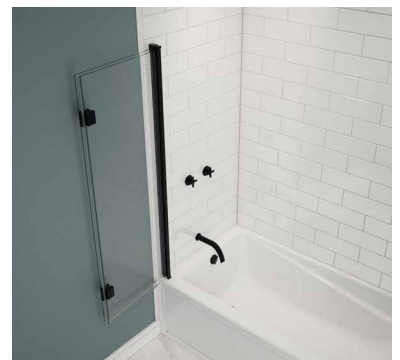

Edge Access

Double Pivot Tub Shield 42" X 56"

At MAAX, we always put our customer's comfort and safety first. That's why we are bringing you the new Edge Access Double Pivot Tub Shield. It opens fully to give access to your tub for cleaning, maintenance, or providing help and care, all while keeping water where it belongs.

Available in two finishes (Chrome and Matte Black), the Edge Access Double Pivot Tub Shield works for any bathroom style and is ideal for slanted ceilings. The different folding options also make it a great solution for hotels, hospitals, and senior care residences.

Edge Access

Double Pivot Tub Shield 42" X 56"

Description	Finish	Availability	Size	Glass Thickness	Model #	List Price
Edge Access Double Pivot Tub Shield	CH	January 2021	42" X 56"	6 mm	135600-900-084-000	\$630
Edge Access Double Pivot Tub Shield	MB	January 2021	42" X 56"	6 mm	135600-900-340-000	\$678

Features

- 6 mm tempered glass with Lotus glass protection
- Double Pivoting panels: makes it easy to clean the panels and the tub
- Easy access to faucets
- Pivots inward and outward, maximizes the tub access to provide care
- Ideal for slanted ceilings