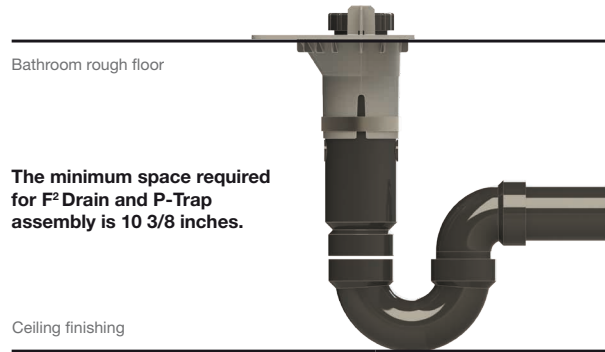

## MAAX Commitment to Plumbers & Builders

**Fast & easy installation** - Quick connection and perfect alignment without measurements

**Peace of mind** - Allows you to do a quick leak test before completing the installation

**Serviceable** - Access plumbing with ease

**Exclusive** - Works with MAAX's most popular freestanding bathtubs

**Reduce damage risk** - Use our new bathtub templates to position the **F<sup>2</sup> Drain** at rough-in step and order your bathtub later