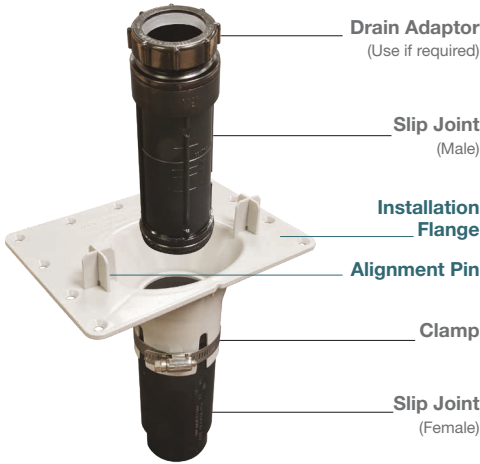

## MAAX Commitment to Plumbers & Builders

**Fast & easy installation** - Quick connection and perfect alignment without measurements

**Peace of mind** - Allows you to do a quick leak test before completing the installation

**Serviceable** - Access plumbing with ease

**Exclusive** - Works with MAAX's most popular freestanding bathtubs

**Reduce damage risk** - Use our new bathtub templates to position the **F<sup>2</sup> Drain** at rough-in step and order your bathtub later

Installation Video

Get it right the first time with an **easy alignment!**