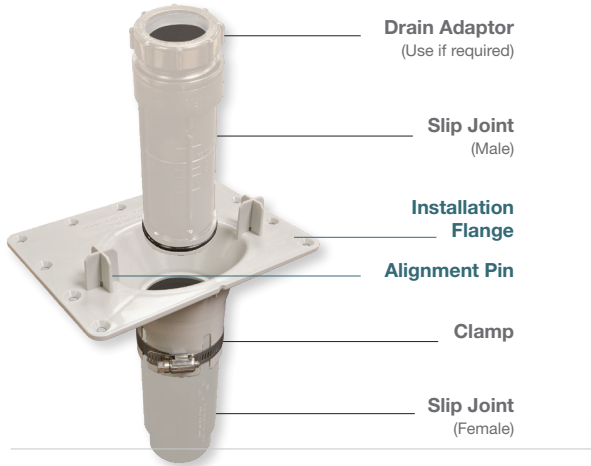

Fast & easy installation - Quick connection and perfect alignment without measurements

Peace of mind - Allows you to do a quick leak test before completing the installation

Serviceable - Access plumbing with ease

Exclusive - Works with MAAX's most popular freestanding bathtubs

Reduce damage risk - Use our new bathtub templates to position the **F² Drain** at rough-in step and order your bathtub later

www.maax.com

MAAX[®]
Enjoy the experience

Save Time Exponentially

Installation Video

Get it right the first time with an **easy alignment!**

Product Information		
Model	Description	List Price
10032747	F ² Drain - ABS kit for freestanding bathtub installation	\$130
10032757	F ² Drain - Pack of 12 ABS kits for freestanding bathtub installation	\$1519
10034341	F ² Drain - PVC kit for freestanding bathtub installation	\$130