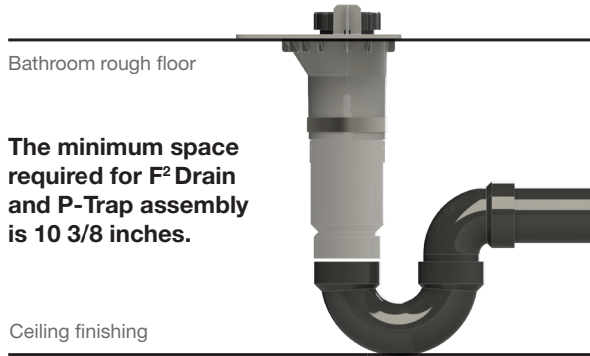

Save Time Exponentially

Get it right the first time with an **easy alignment!**

Product Information		
Model	Description	List Price
10032747	F²Drain - ABS kit for freestanding bathtub installation	$130
10032757	F²Drain - Pack of 12 ABS kits for freestanding bathtub installation	$1519
10034341	F² Drain - PVC kit for freestanding bathtub installation	$130

Order MAAX's new bathtub templates and improve your efficiency on job site!					
Model	Template	List price	Model	Template	List price
10027224	Jazz 6636	$60	10037818	Elina	$60
10023398	Serenade F		10037816	Joan	
10032739	Optik 6032 F		10037815	Oberto	
10028785	Optik 6636 F		10037817	Villi	
10032736	Ella Sleek / Embossed		10037813	Louie 5829	
10032738	Miles 6636		10037814	Louie 6731	
10032740	Sax		10034337	Brioso 6042	
10032737	Lounge		10034338	Brioso 6636	
10034335	Ariosa 6032		10037415	Delsia 6032	
10034336	Ariosa 6636		10037416	Delsia 6636	

www.maax.com

MAAX
Enjoy the experience