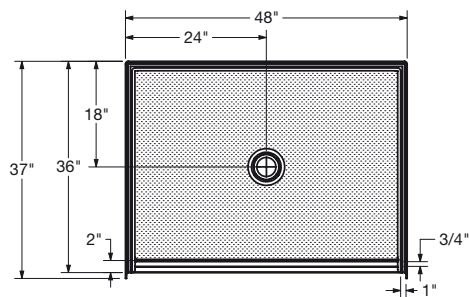

Outlook

Barrier-Free Shower Bases

Outlook Base 4836