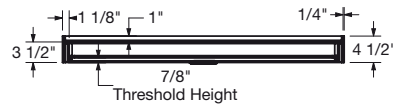

Outlook

Barrier-Free Shower Bases

Outlook Base 4836