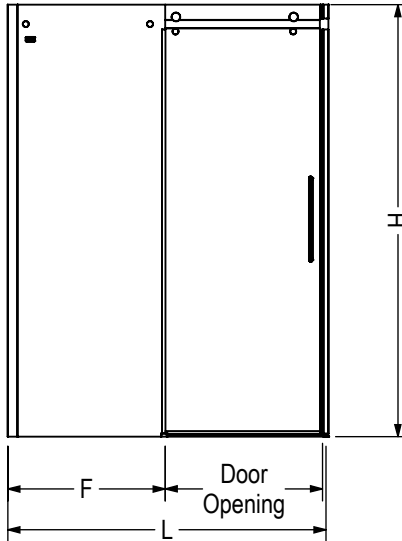

STANDARD

Code	Description	H	L Adjustable	F	Door Opening	Wall Adjustment
138996	Halo 78 3/4" x 47"	78 3/4"	44 1/2" - 47"	22 1/2"	16 1/4" - 18 3/4"	1"
138997	Halo 78 3/4" x 59"	78 3/4"	56 1/2" - 59"	28 5/8"	22 1/8" - 24 5/8"	1"

**All dimensions are approximate. Structure measurements must be verified against the unit to ensure proper fit.**