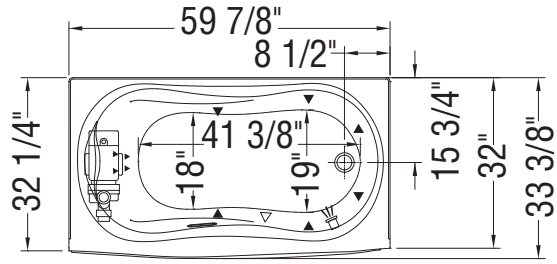

HYDROSENS, BACKMAX  
AND AIR SYSTEM

MICRO-JETS SYSTEM

- ( ▲ ): Indicates whirlpool and backjets positioning
- ( △ ): Indicates suction positioning
- ( ● ): Indicates airjets positioning
- ( ✎ ): Indicates chromatherapy light positioning

**All dimensions are approximate. Structure measurements must be verified against the unit to ensure proper fit.**