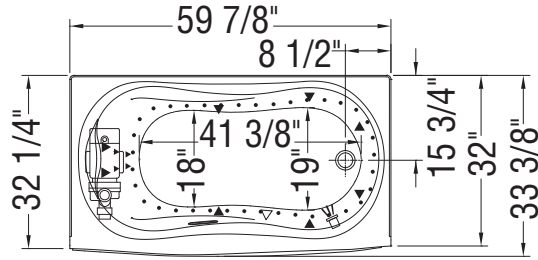

HYDROSENS, BACKMAX  
AND AIR SYSTEM

MICRO-JETS SYSTEM

- ( ▲ ): Indicates whirlpool and backjets positioning
- ( △ ): Indicates suction positioning
- ( ● ): Indicates airjets positioning
- ( ✎ ): Indicates chromatherapy light positioning

**All dimensions are approximate. Structure measurements must be verified against the unit to ensure proper fit.**