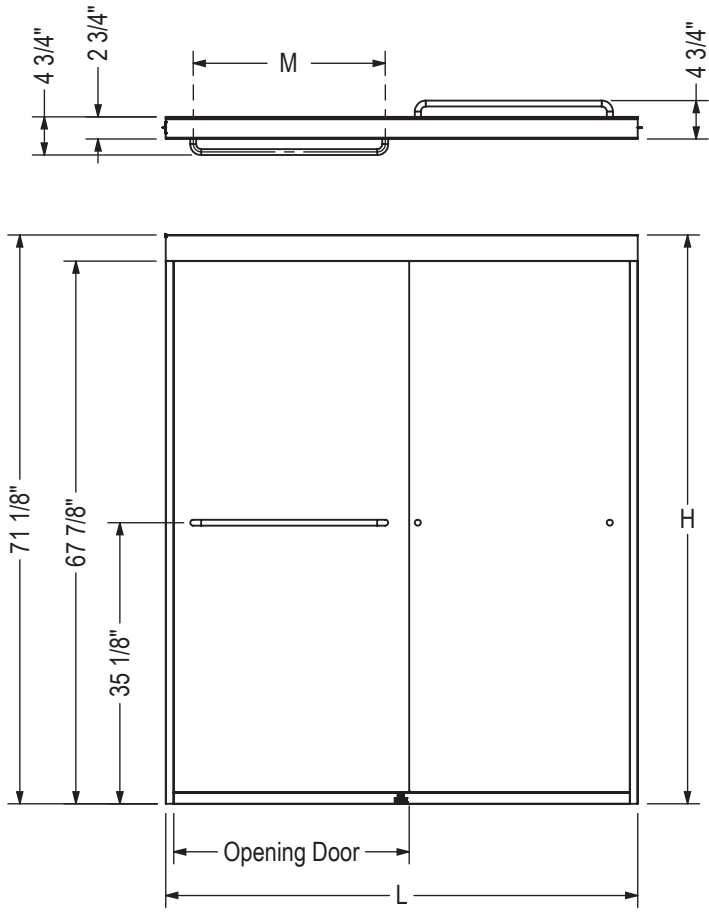

STANDARD

Description	Opening Door Adjustable	M	L Adjustable	H
Shower Door 43"-47"x71"x8mm	18 1/2" - 22 1/2"	18"	43" - 47"	71"
Shower Door 55"-59"x71"x8mm	23 1/2" - 27 1/2"	24"	55" - 59"	71"

All dimensions are approximate. Structure measurements must be verified against the unit to ensure proper fit.