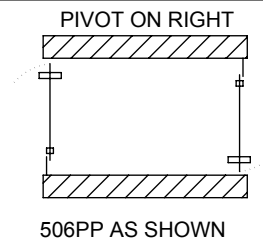

All dimensions are approximate. Structure measurements must be verified against the unit to ensure proper fit.

ModuIR PIVOT SHOWER DOOR: TUNNEL 32/34" DOUBLE (506)

All complementary installation can be also build from the same listed product

PRODUCT	BASE SIZE	G	D	E	J	M
		HEIGHT (top of glass)	WIDTH (min-max)	DEPTH (min-max)	DOOR ACCESS (maximum)	ENCUMBRANCE
137933	48X32	78"	30-1/8" - 31-3/8"	45-1/4" - 46-3/4"	26-1/2"	24-3/8"
137935	48X34		32-1/8" - 33-3/8"			
137933	60X32		30-1/8" - 31-3/8"	57-1/4" - 58-3/4"		