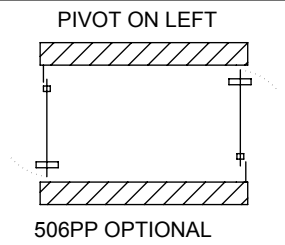

All dimensions are approximate. Structure measurements must be verified against the unit to ensure proper fit.

ModuIR PIVOT SHOWER DOOR: TUNNEL 32/34" DOUBLE (506)

All complementary installation can be also build from the same listed product

PRODUCT	BASE SIZE	G	D	E	J	M
		HEIGHT (top of glass)	WIDTH (min-max)	DEPTH (min-max)	DOOR ACCESS (maximum)	ENCUMBRANCE
137933	48X32	78"	30-1/8" - 31-3/8"	45-1/4" - 46-3/4"	26-1/2"	24-3/8"
137935	48X34		32-1/8" - 33-3/8"			
137933	60X32		30-1/8" - 31-3/8"	57-1/4" - 58-3/4"		