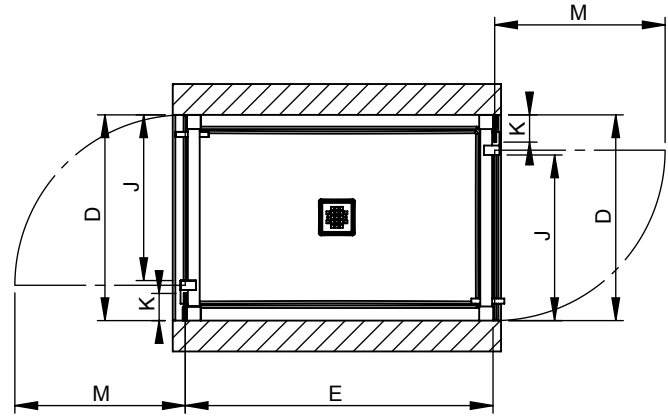

All dimensions are approximate. Structure measurements must be verified against the unit to ensure proper fit.

ModuIR PIVOT SHOWER DOOR: TUNNEL 32/34" DOUBLE (506)

All complementary installation can be also build from the same listed product

PRODUCT	BASE SIZE	G	D	E	J	M
		HEIGHT (top of glass)	WIDTH (min-max)	DEPTH (min-max)	DOOR ACCESS (maximum)	ENCUMBRANCE
137933	48X32	78"	30-1/8" - 31-3/8"	45-1/4" - 46-3/4"	26-1/2"	24-3/8"
137935	48X34		32-1/8" - 33-3/8"			
137933	60X32		30-1/8" - 31-3/8"	57-1/4" - 58-3/4"		