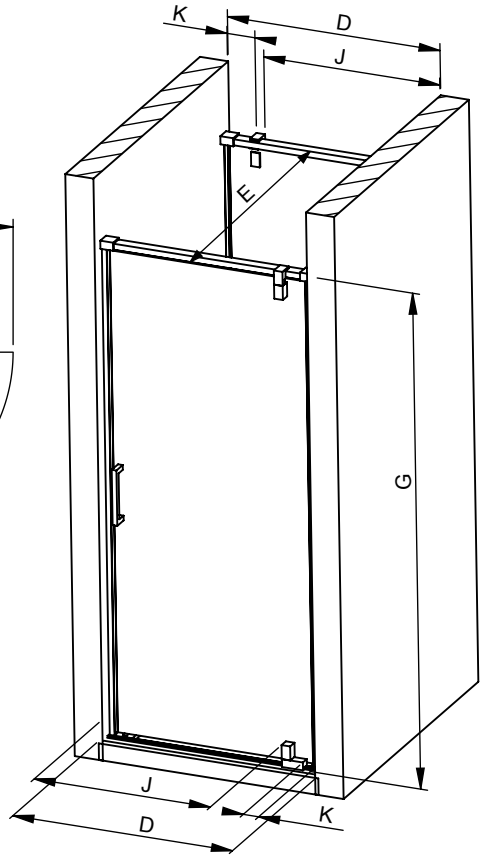

All dimensions are approximate. Structure measurements must be verified against the unit to ensure proper fit.

ModuIR PIVOT SHOWER DOOR: TUNNEL 32/34" DOUBLE (506)

All complementary installation can be also build from the same listed product

PRODUCT	BASE SIZE	G	D	E	J	M
		HEIGHT (top of glass)	WIDTH (min-max)	DEPTH (min-max)	DOOR ACCESS (maximum)	ENCUMBRANCE
137933	48X32	78"	30-1/8" - 31-3/8"	45-1/4" - 46-3/4"	26-1/2"	24-3/8"
137935	48X34		32-1/8" - 33-3/8"			
137933	60X32		30-1/8" - 31-3/8"	57-1/4" - 58-3/4"		