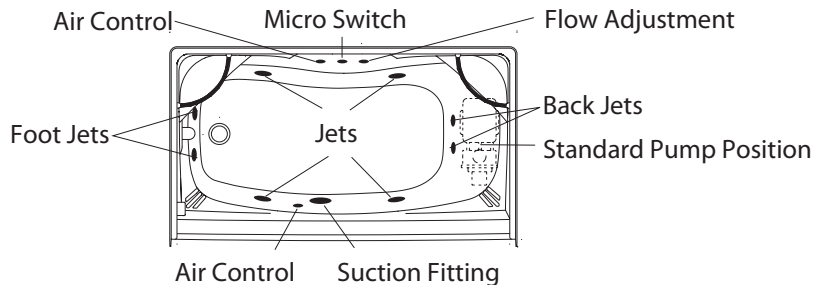

The below technical drawing is valid for the following Tub Showers :

ACTS-3P-3360 (illustrated) (141014-S)

ACTS-3360 (141014)

All dimensions are approximate. Structure measurements must be verified against the unit to ensure proper fit.