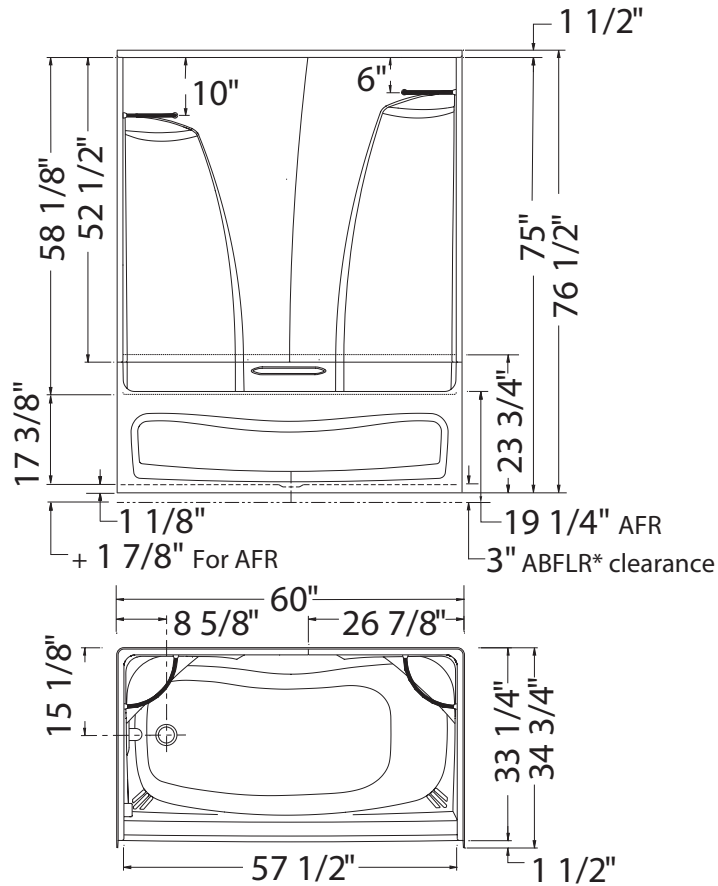

The below technical drawing is valid for the following Tub Showers :

ACTS-3P-3360 (illustrated) (141014-S)

ACTS-3360 (141014)

All dimensions are approximate. Structure measurements must be verified against the unit to ensure proper fit.