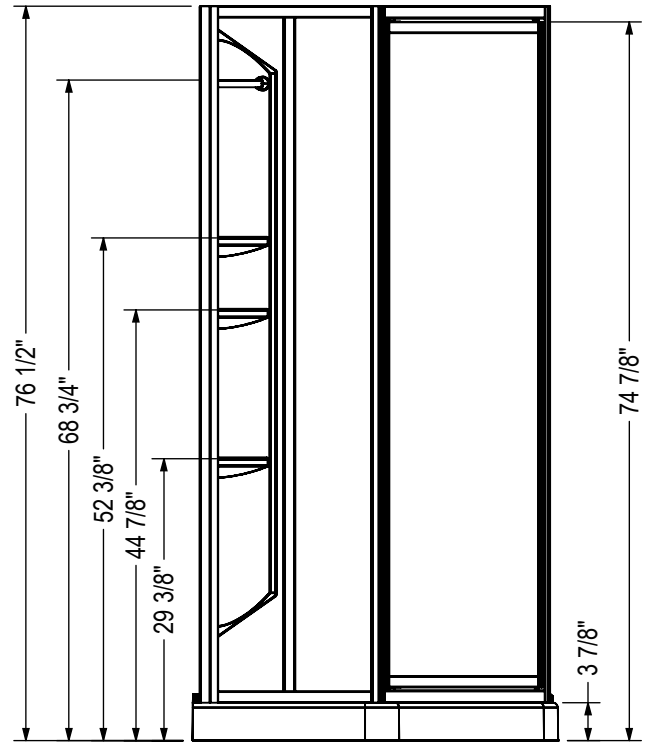

-Door opening : 21 1/2"  
-Door wall jamb adjustment : 1/2"

All dimensions are approximate. Structure measurements must be verified against the unit to ensure proper fit.