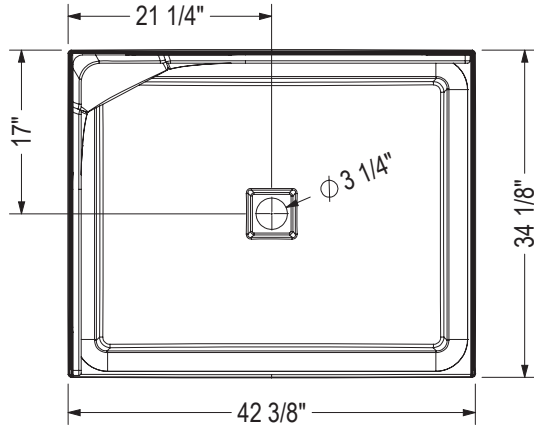

STANDARD

-Door opening : 23 3/4"
-Wall jamb adjustment : 3/4"

ACRYLIC WALLS - WITHOUT DOOR

NO ACRYLIC WALLS - WITH DOOR

All dimensions are approximate. Structure measurements must be verified against the unit to ensure proper fit.