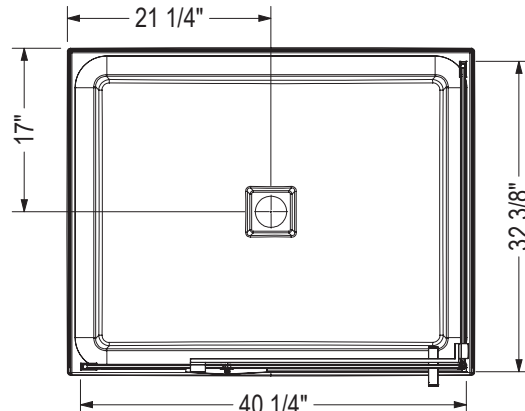

STANDARD

-Door opening : 23 3/4"
-Wall jamb adjustment : 3/4"

ACRYLIC WALLS - WITHOUT DOOR

NO ACRYLIC WALLS - WITH DOOR

All dimensions are approximate. Structure measurements must be verified against the unit to ensure proper fit.