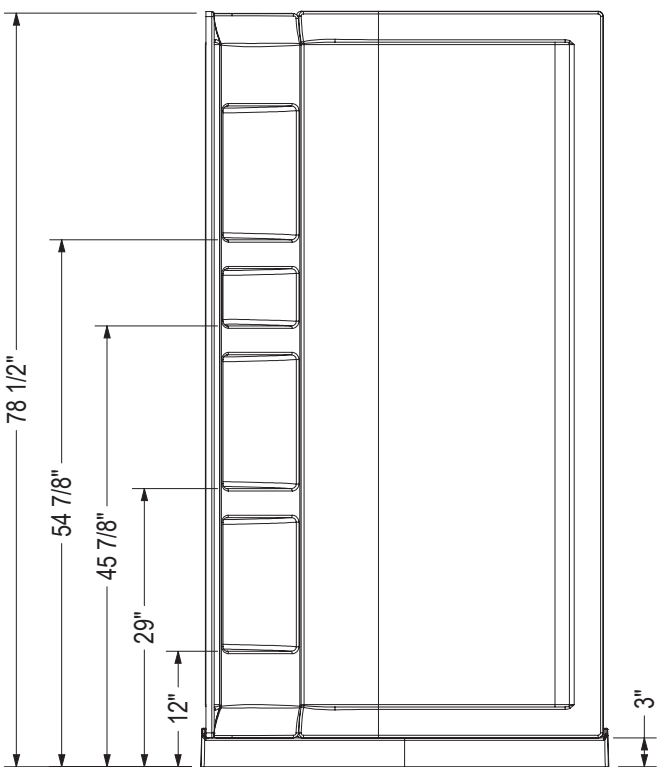

STANDARD

-Door opening : 23 3/4"
-Wall jamb adjustment : 3/4"

ACRYLIC WALLS - WITHOUT DOOR

NO ACRYLIC WALLS - WITH DOOR

All dimensions are approximate. Structure measurements must be verified against the unit to ensure proper fit.