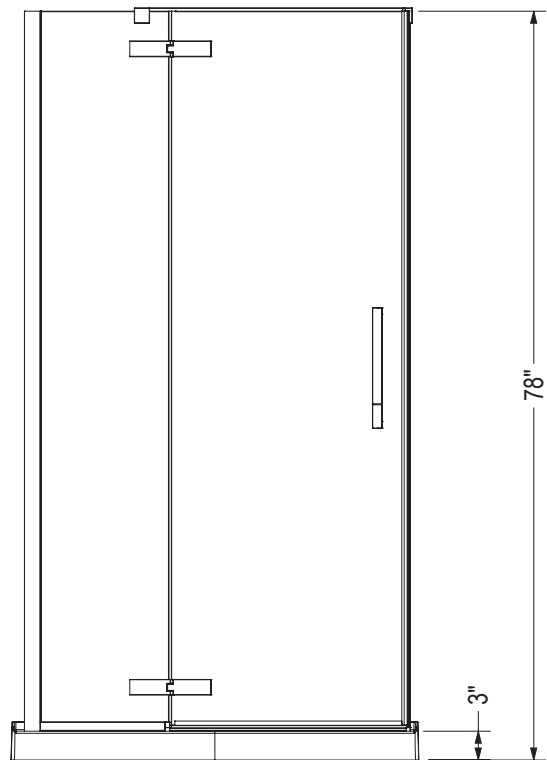

STANDARD

-Door opening : 23 3/4"
-Wall jamb adjustment : 3/4"

ACRYLIC WALLS - WITHOUT DOOR

NO ACRYLIC WALLS - WITH DOOR

All dimensions are approximate. Structure measurements must be verified against the unit to ensure proper fit.