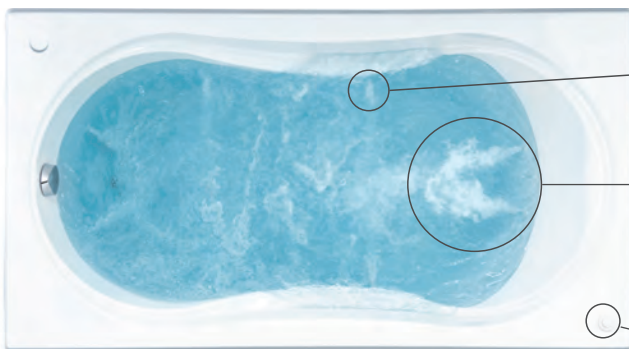

## MICROJET

### 10 ENVELOPING MICROJETS

Swirling water streams from 10 discreet jets, offering your sore muscles an encompassing and effective massage.

6 microjets located on the side of the bathtub

4 backjets

1-speed pump 3/4HP, 120V/7.5A

### THE SOOTHING POWER OF WATER

Wash away your tension and strain with the fully adjustable jets offering the stimulating and toning massage you deserve.

6 direction and flow adjustable "SPA"

Optional Backmax®