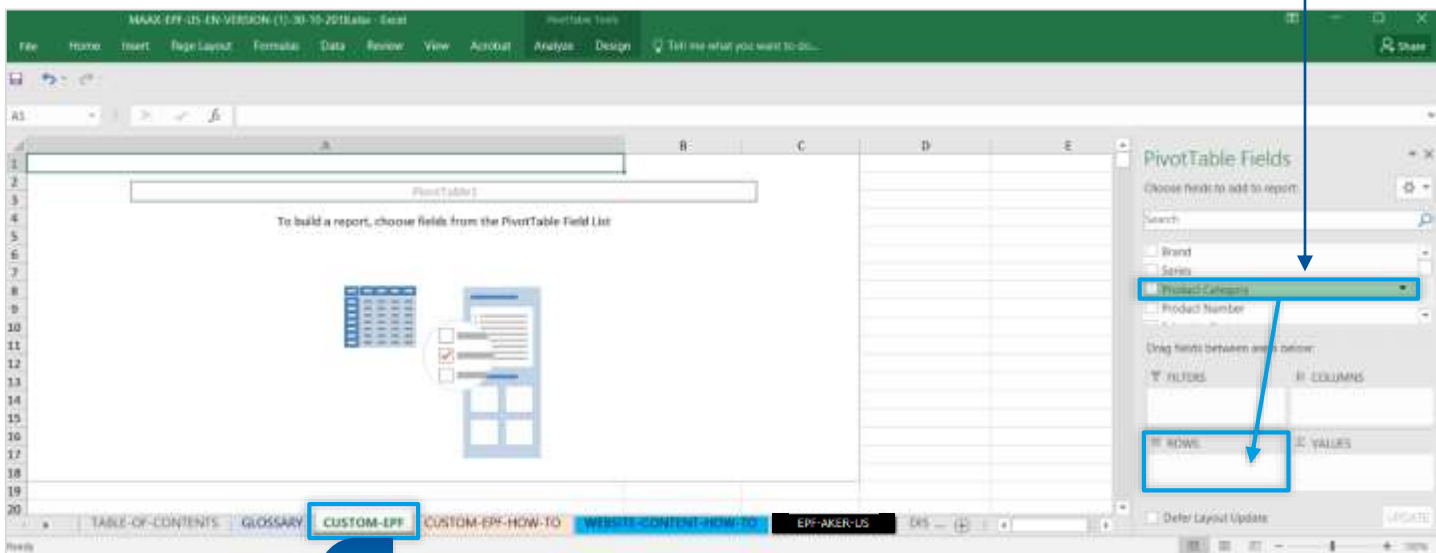

1) Click on the gear icon.

2) Select the Fields Section with Areas Section Stacked option from the pop up.

3. Website Content Updates (Step 2 of 3)

How to create a data extract for a specific product category

Step 2: Add the desired Product Category item to the Filter section to create a specific product view.

1) Click on Product Category and drag into the FILTERS window.

2) The view filter functionality will appear on the sheet, and the Product Category.