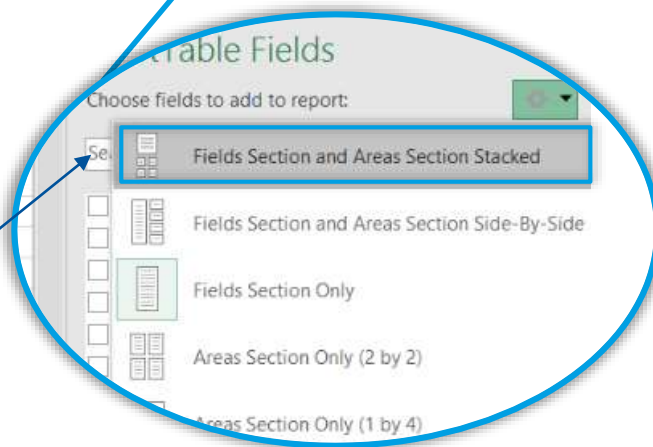

4

Media documents exact file names allow for faster, multiple updates at once.

3. Website Content Updates (Step 1 of 3)

How to create a data extract for a specific product category

Step 1: Change the Pivot Table Fields panel layout.

1) Click on the gear icon.

2) Select the Fields Section with Areas Section Stacked option from the pop up.

3. Website Content Updates (Step 2 of 3)

How to create a data extract for a specific product category