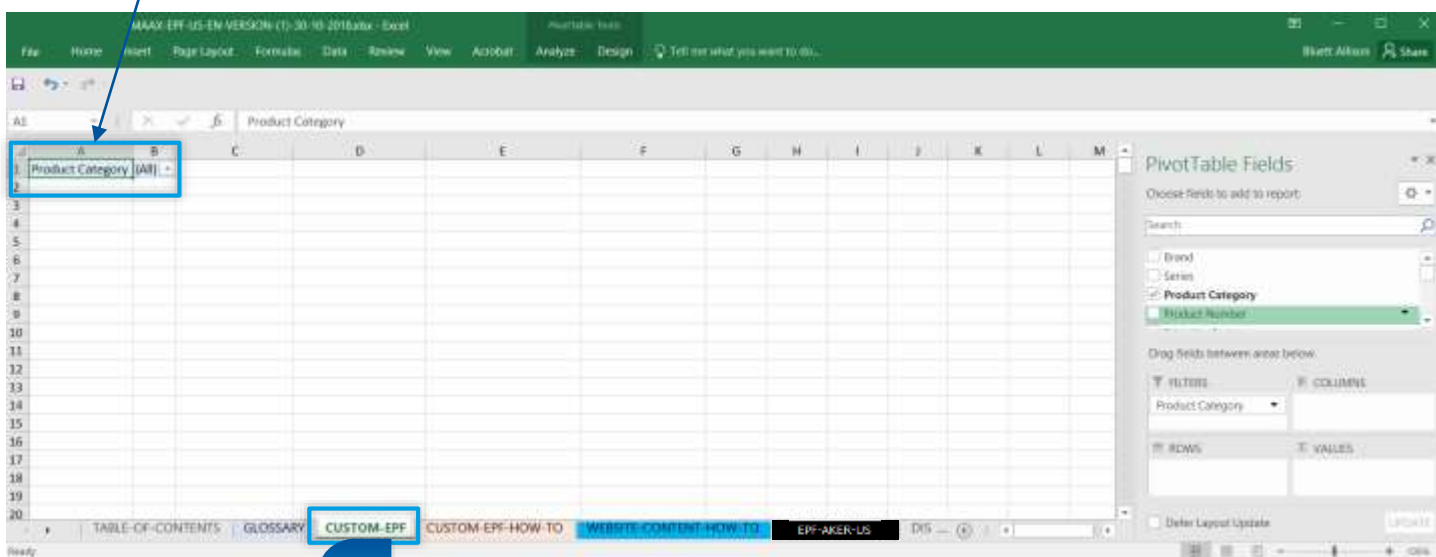

1) Click on the gear icon.

2) Select the Fields Section with Areas Section Stacked option from the pop up.

3. Website Content Updates (Step 2 of 3)

How to create a data extract for a specific product category

Step 2: Add the desired Product Category item to the Filter section to create a specific product view.

1) Click on Product Category and drag into the FILTERS window.

2) The view filter functionality will appear on the sheet, and the Product Category.