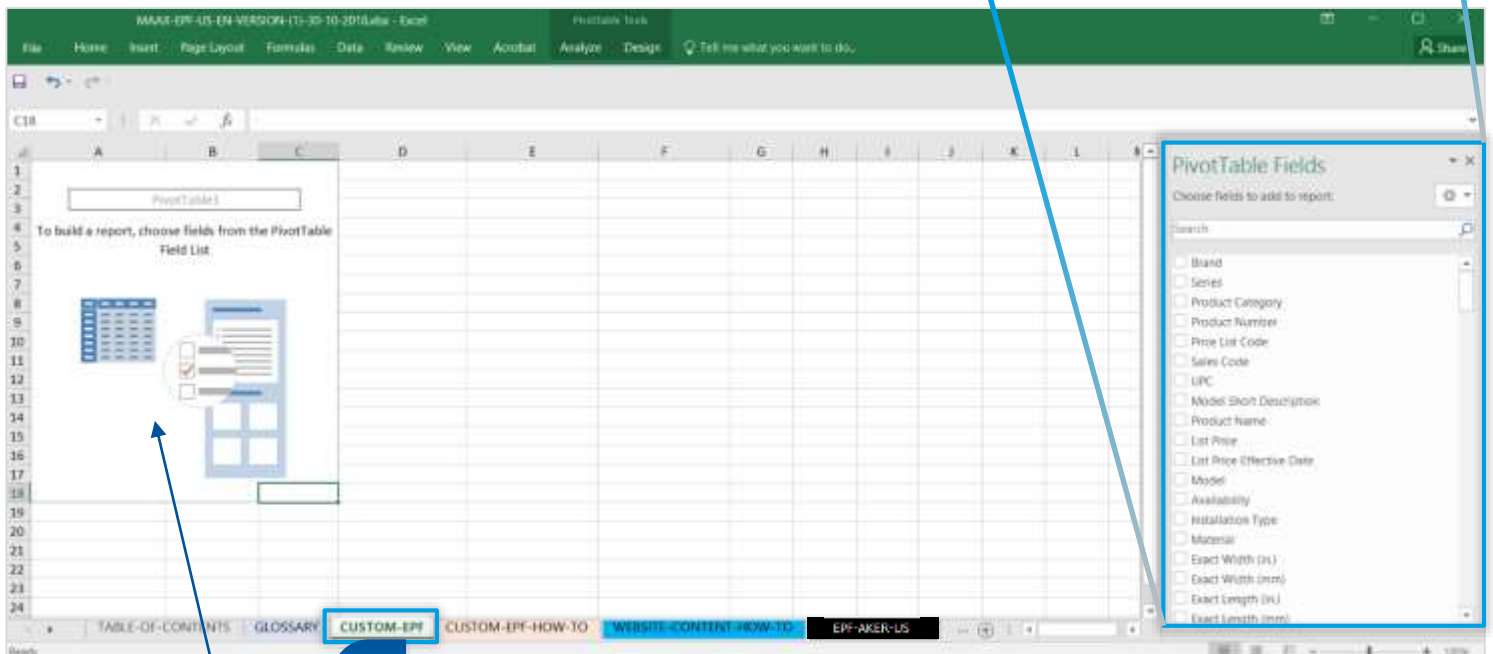

2) The topic will then appear on the sheet.

Note: the data will appear in the EPF sheet in the same order you selected them. For example, the first item selected will appear in the first column, the second item selected will appear in the second column and so on, regardless of the order in which they appear in the list.