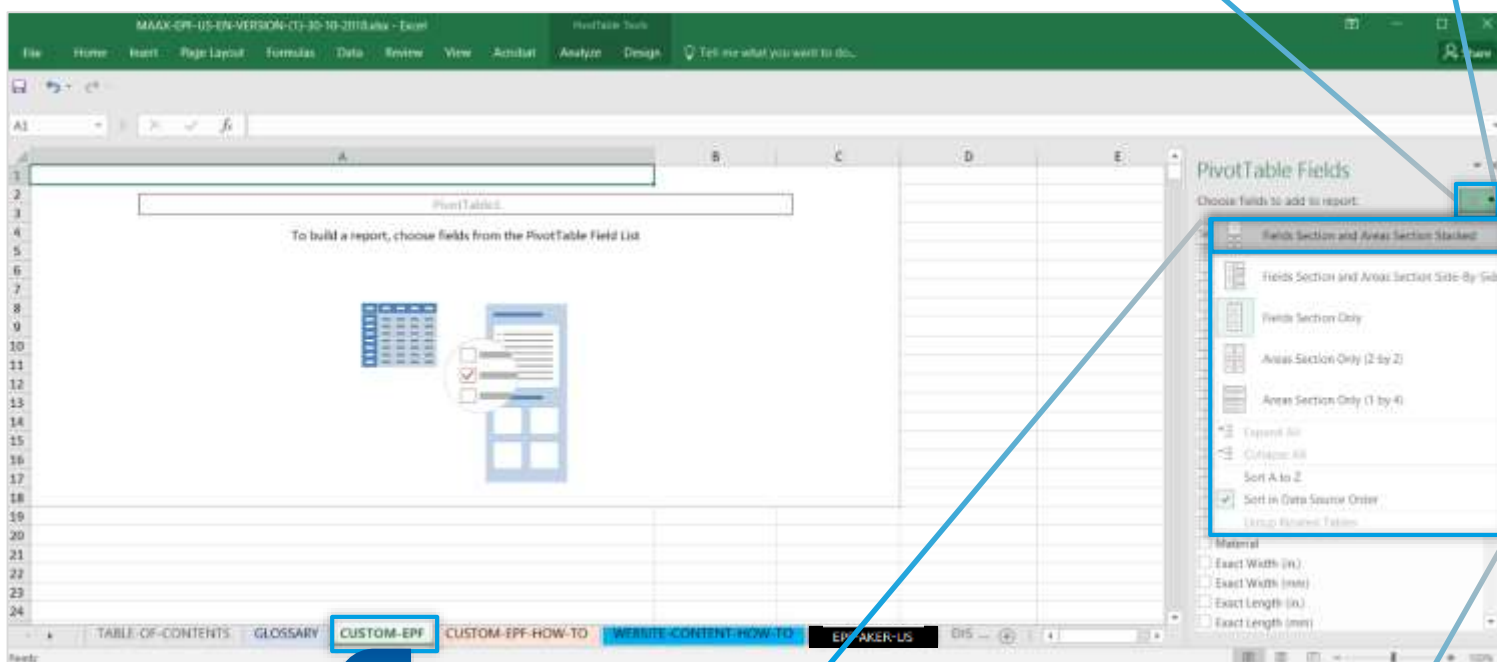

3. Website Content Updates (Step 1 of 3)

How to create a data extract for a specific product category

Step 1: Change the Pivot Table Fields panel layout.

1) Click on the gear icon.